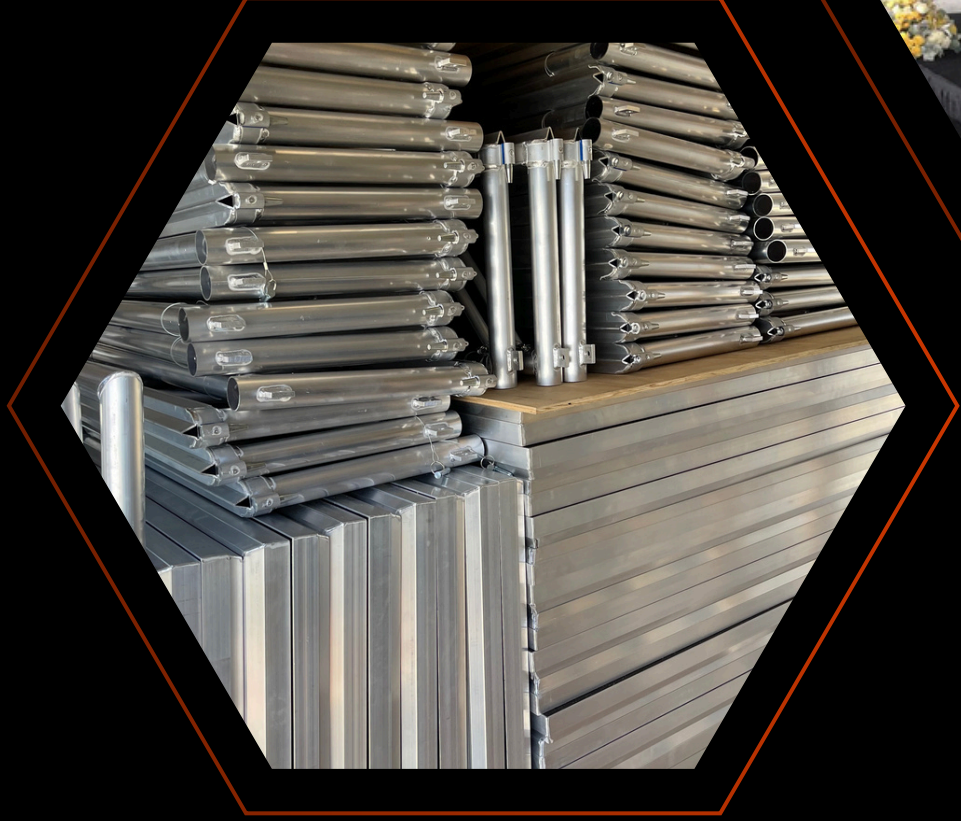

STAGING

Set yourself apart from the rest! Whether you need a small riser and podium for a single presenter or a large, multi-tiered stage with backdrops and drapery for a full-scale production, a professional stage setup provides the perfect foundation for success. Our industry-leading stage designs are available in a wide variety of shapes and sizes!